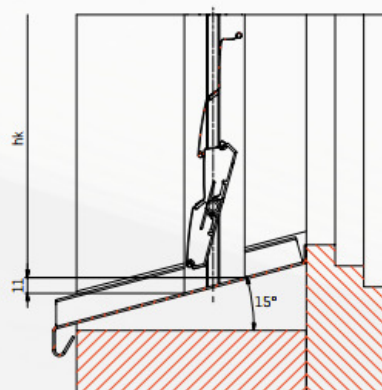

Guida inferiore