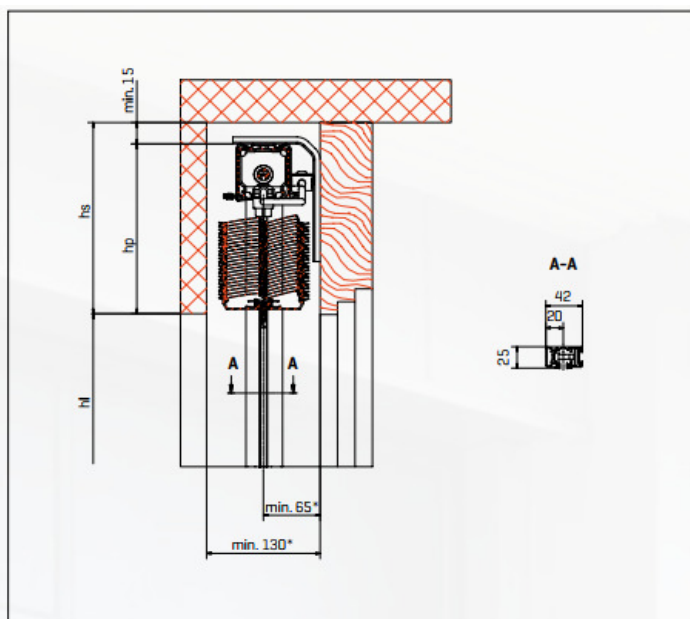

Installazione su nicchia